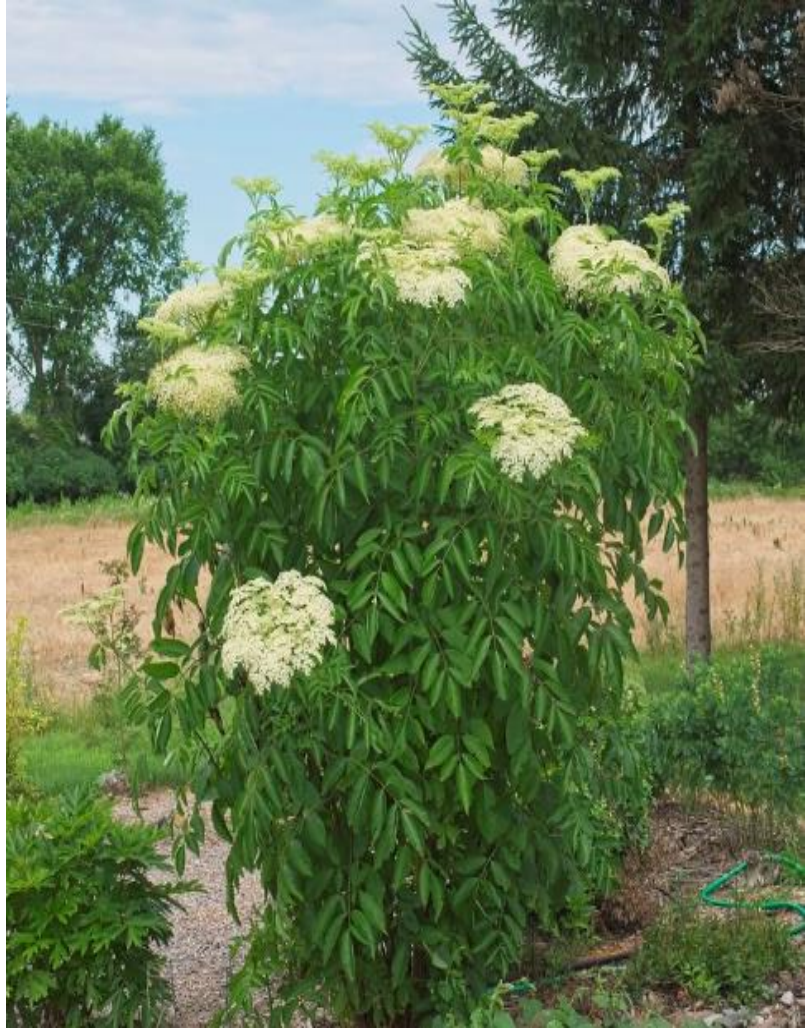

# AMERICAN BLACK ELDERBERRY *SAMBUCUS CANADENSIS*

### Sun/Shade

Full sun to part shade

### Water

Medium to wet

## DESCRIPTION

This plant has showy white flowers that bloom from June to July which attract butterflies and birds. The fruit appears in late summer and is used in jams and elderberry wine. A shrub that spreads by root suckers. Suggested use is in a rain garden as it prefers moist soil. No serious insect or disease problems. High winds or heavy snow/ice can cause branches to break.