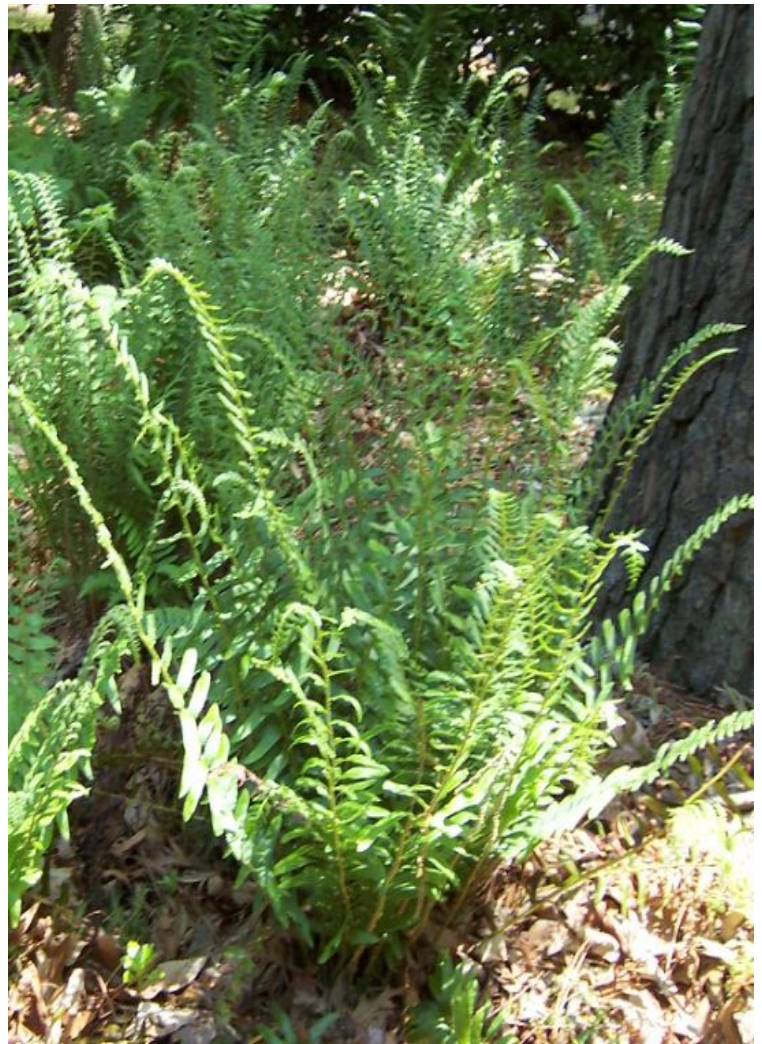

CHRISTMAS FERN

POLYSTICHUM ACROSTICHOIDES

PLANT CHARACTERISTICS

Size

1-2' high, 1-2' wide

Sun/Shade

Part shade to full shade

Water

Dry to Medium

Maintenance

Low

Life Span

Fern, Zones 3-9

Description

Grows in a fountain-like clump with evergreen fronds. Plant provides winter interest. It tolerates rabbit, deer, drought, and heavy shade. No serious insect or disease problems. Crown rot (in poorly drained soil) can be an issue. Use in shade gardens, shady areas of a border, or in a mass planting on a slope.