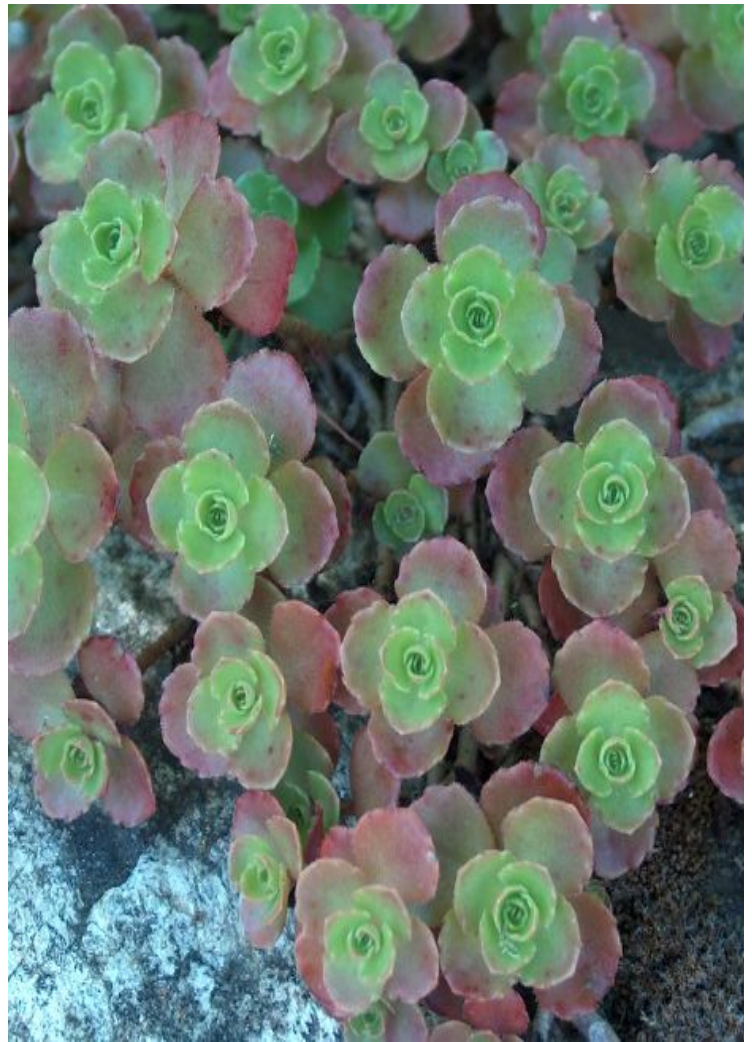

CREeping STONECROP
PHEDIMUS SPURIUS

PLANT CHARACTERISTICS

Size

2-6" high, 2-3' wide

Sun/Shade

Full sun to partial shade

Water

Low

Maintenance

Low

Life Span

Succulent Perennial, Zones 3-9

Description

This plant has showy star-shaped flowers that bloom from spring to summer. Leaves are semi-evergreen and are showy. Tolerant to drought. Attracts birds, butterflies, and pollinators. Can be grown as a houseplant or in butterfly gardens, rock gardens, or pollinator gardens. Can be grown from seeds, division, or stem cuttings.