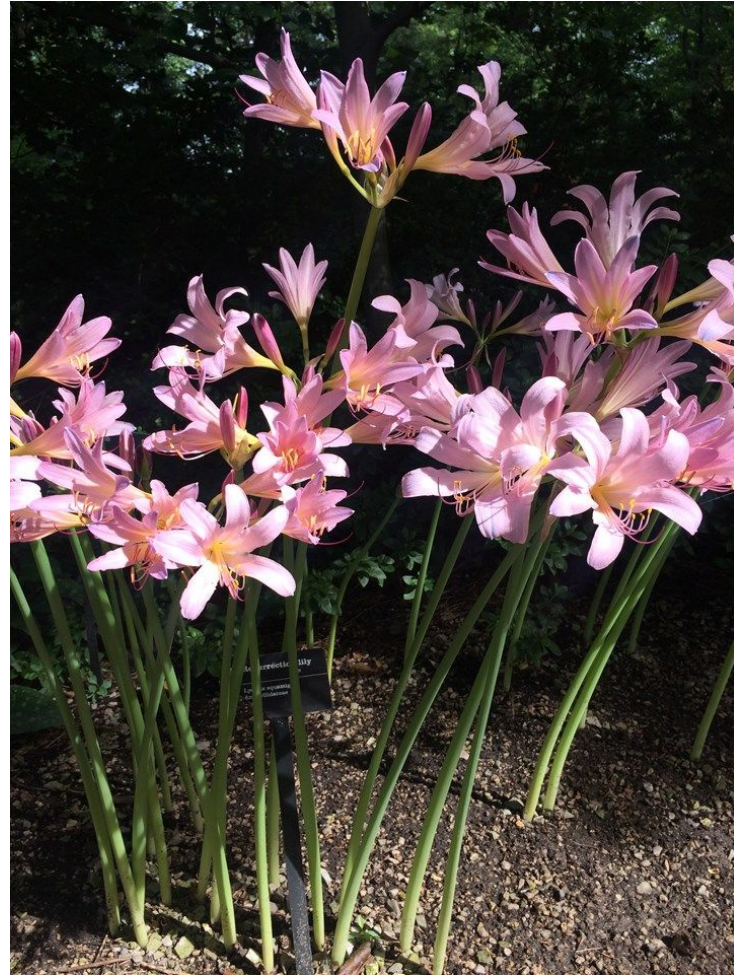

RESURRECTION LILY

LYCORIS SQUAMIGERA

PLANT CHARACTERISTICS

Size

2-3' high, 2-3' wide

Sun/Shade

Full sun to part shade

Water

Medium

Maintenance

Low

Life Span

Bulb, zones 5-9

Description

This August to September blooming bulb has gray-green leaves that are up to 12" long and 1" wide in the spring. After the leaves die back in summer, thick naked flower stalks reach 2' tall in late summer. Each stalk has 4-7 fragrant, funnel-shaped, rose-pink flowers, tinged with lilac.

Source: [Missouri Botanical Garden Plant Finder](#)

Photo: [Missouri Botanical Garden Photo](#)

Have questions or need help?
Contact us at GreenHelpLine@gmail.com.