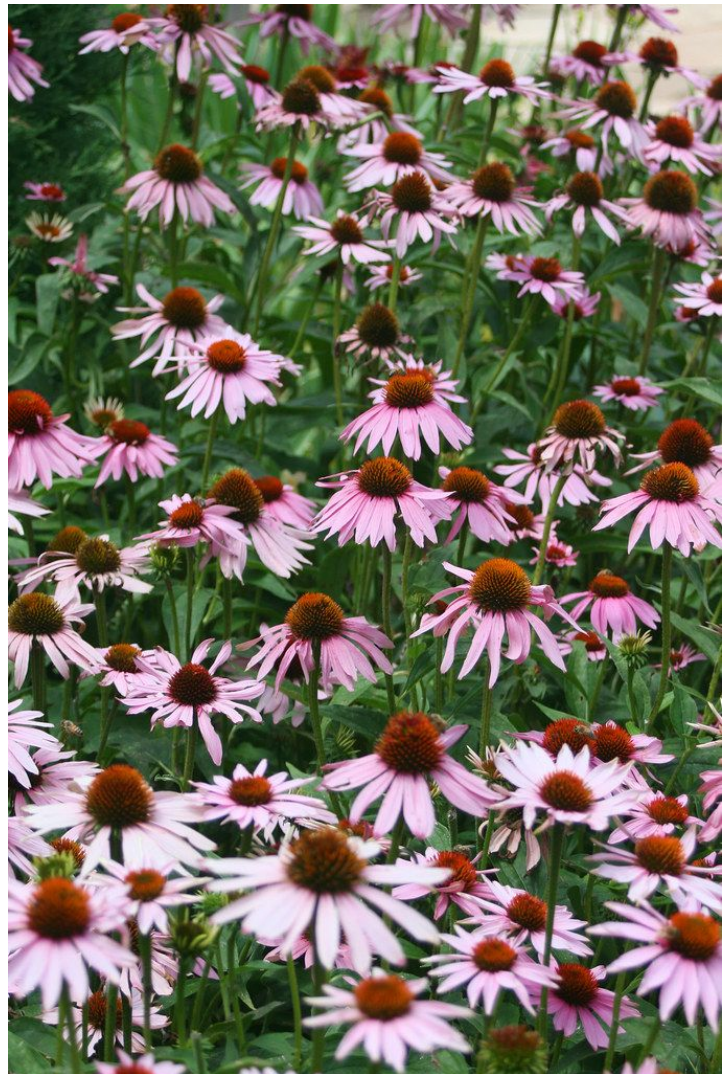

PURPLE CONEFLOWER *ECHINACEA PURPUREA*

PLANT CHARACTERISTICS

Size

2-5' high, 1.5-2' wide

Sun/Shade

Full sun to part shade

Water

Dry to Medium

Maintenance

Low

Life Span

Herbaceous Perennial, zones 3-8

Description

This plant has showy daisy-like purplish-pink flowers that bloom from June to August and will attract butterflies and bees. Easy to grow and native to North America. Divide plant clumps about every 4 years. This is a rough-hairy plant with stiff stems that have ovate to broad-lanceolate, dark green leaves. Flowers are good cut or dried

Source: [Missouri Botanical Garden Plant Finder](#)

Photo: [Creative Commons Photo](#)

Have questions or need help?
Contact us at GreenHelpLine@gmail.com.